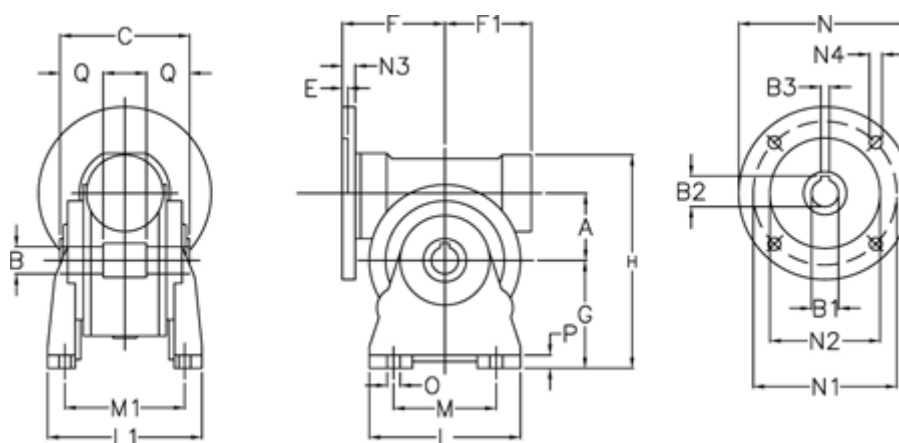

# Data Sheet

Article number: 3902210080255

Description: Worm gear  
VF 210-A-80-160B5, without lubrication

## Measures

A	= 210	F1	= 277	N1	= 300
B	= 90 H7	G	= 335	N2	= 250
B1 E7	= 42	H	= 665	N3	= 22
B2	= 45.3	L	= 440	N4	= 18
B3 H9	= 12	L1	= 320	O	= 26
C	= 260	M	= 340	P	= 25
E	= 8	M1	= 265	Q	= 85
F	= 460	N	= 350		